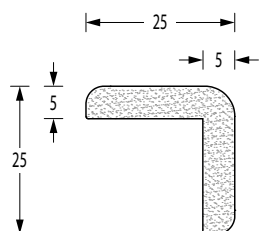

AYOUS AND PINE EDGE PROTECTORS AND ANGULARS

FINISHING

UNPOLISHED
STAINED WALNUT
STAINED LIGHT WALNUT
STAINED TANGANYIKA WALNUT
STAINED OAK
STAINED MAHOGANY
TRANSPARENT PAINT
WHITE LACQUERED

CODE

PS 25 AY G
PS 25 AY TN
PS 25 AY NC
PS 25 AY TT
PS 25 AY TR
PS 25 AY TM
PS 25 AY TF
PS 25 AY LB

PACKAGING

10 single-length 3.05 ml pieces.